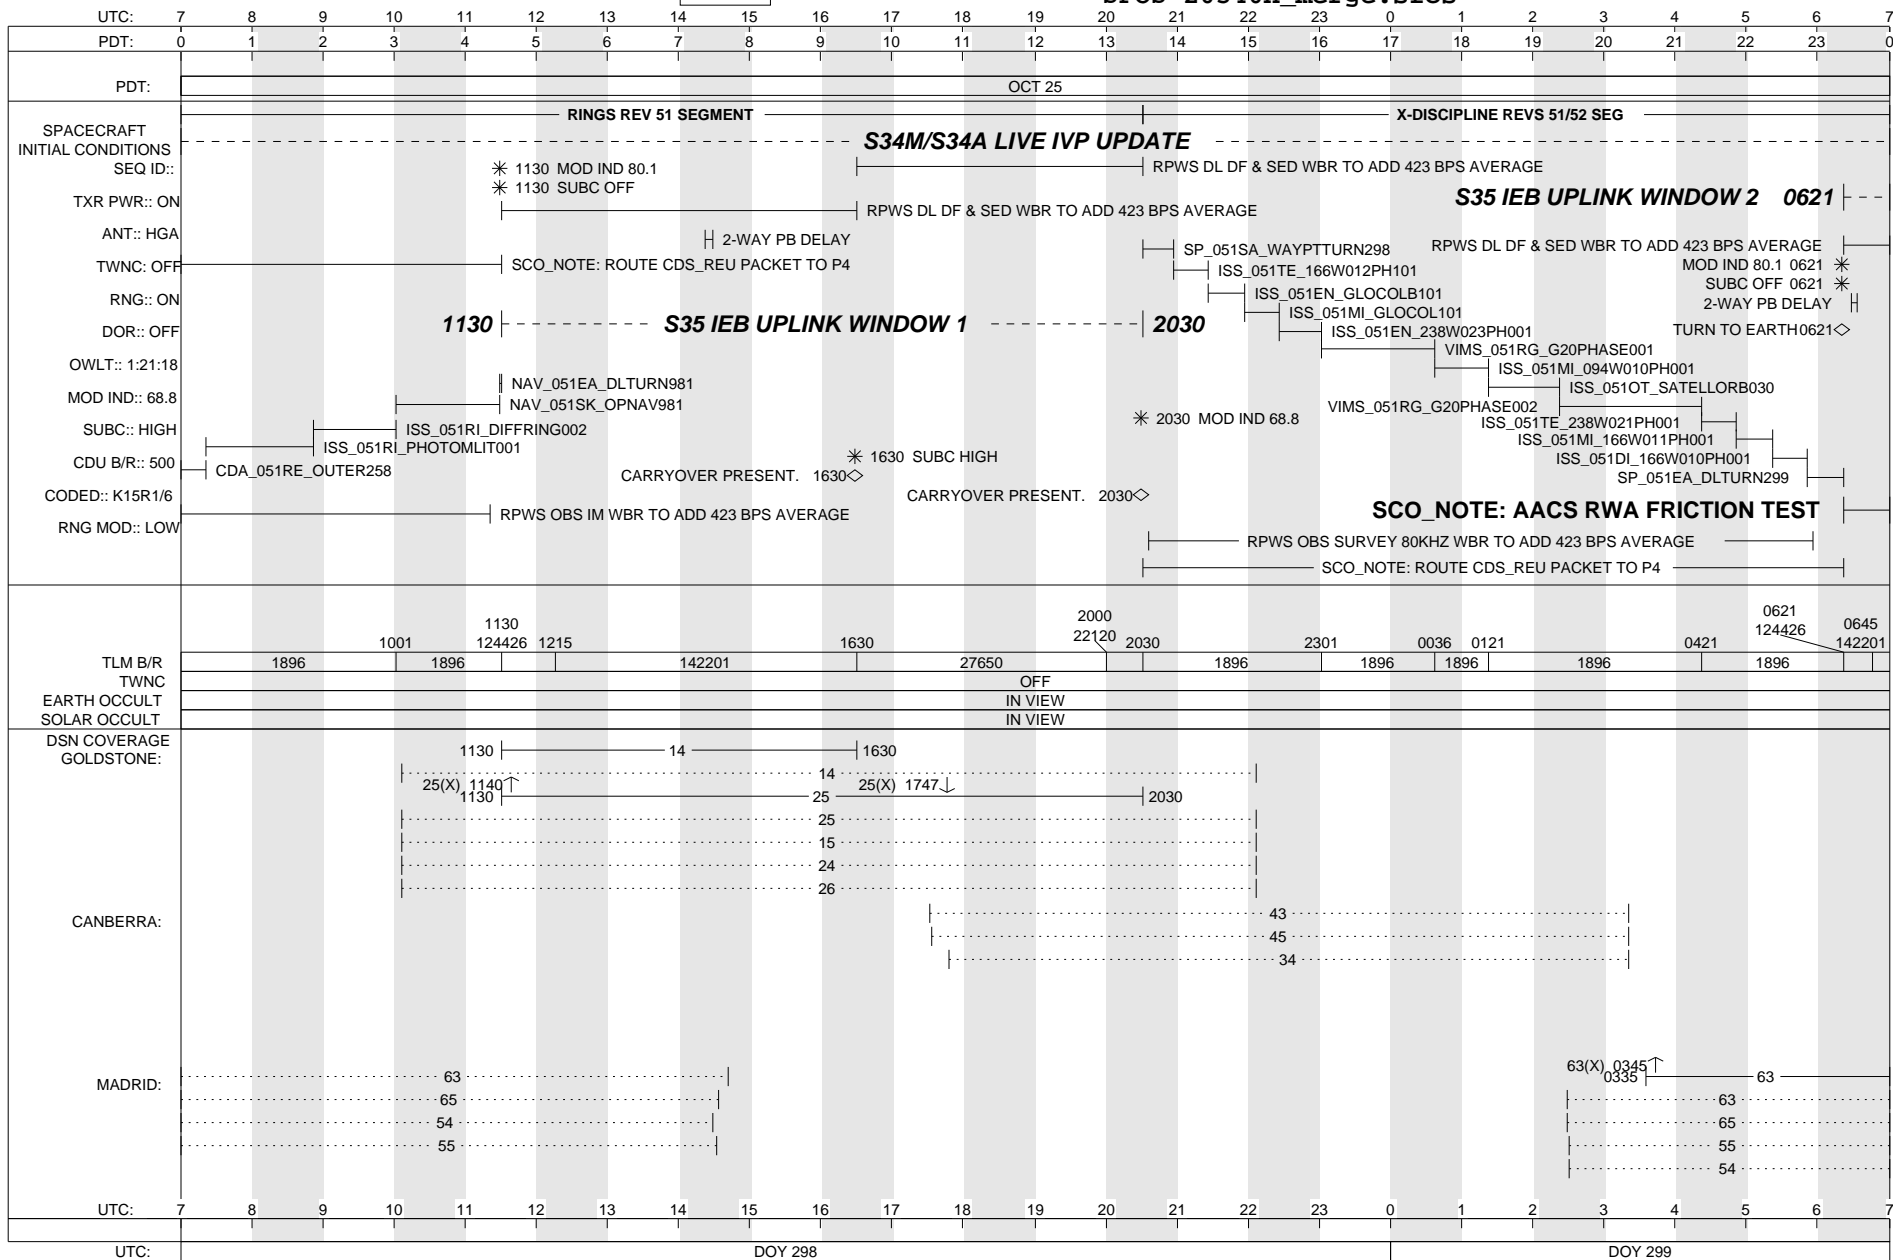

CASSINI SFOS

SOE z0340g_merge.soe & n034ca.soe
SFOS z0340h_merge.sfos

ISSUE DATE: 09/28/07

THURSDAY 298-299

OCTOBER 25, 2007 - OCTOBER 26, 2007

MISSING
IMAGE

CASSINI SFOS

SOE z0340g_merge.soe & n034ca.soe
SFOS z0340h_merge.sfos