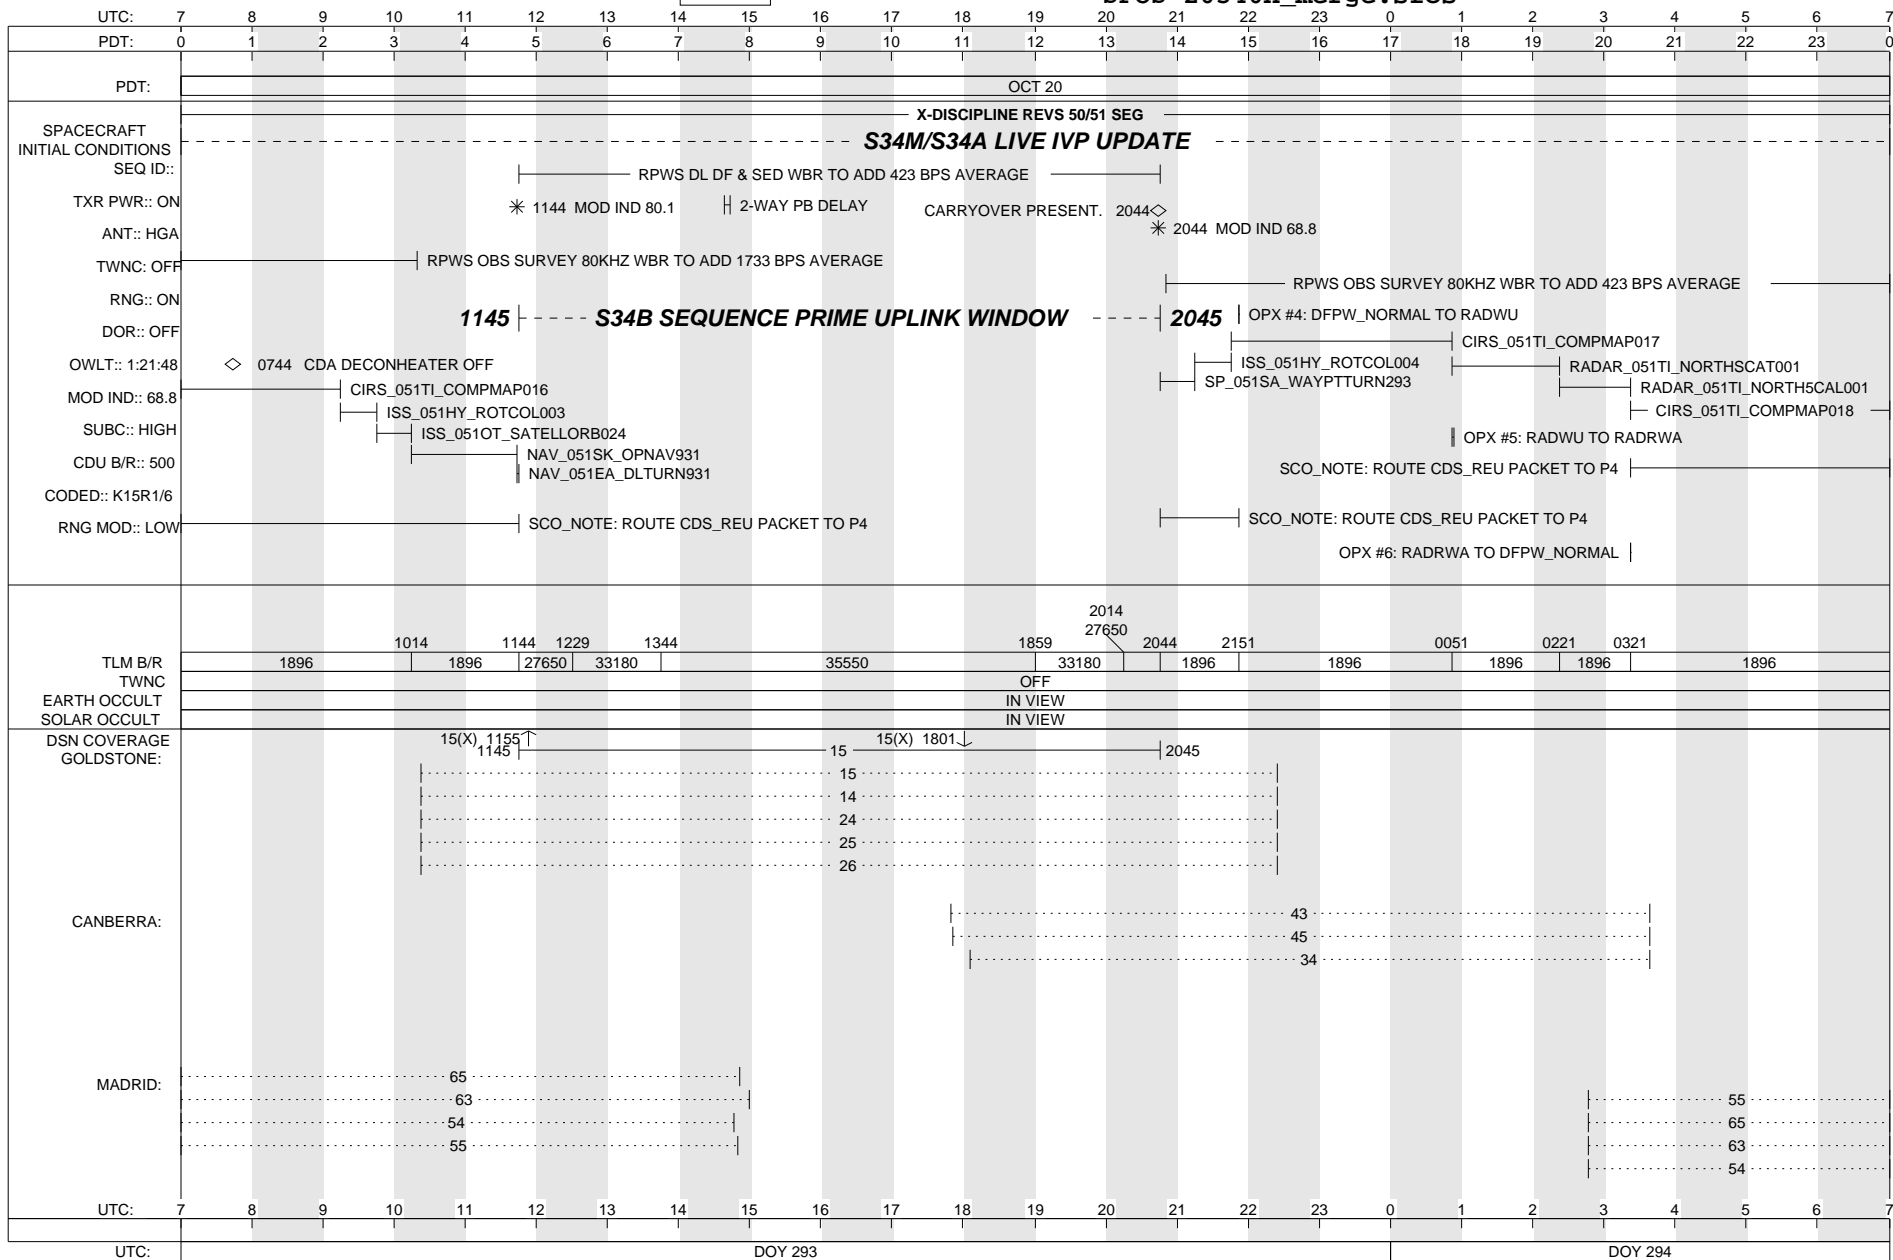

ISSUE DATE: 09/28/07

SATURDAY 293-294

OCTOBER 20, 2007 - OCTOBER 21, 2007

MISSING
IMAGE

CASSINI SFOS

SOE z0340g_merge.soe & n034ca.soe
SFOS z0340h_merge.sfos

ISSUE DATE: 09/28/07

SUNDAY 294-295