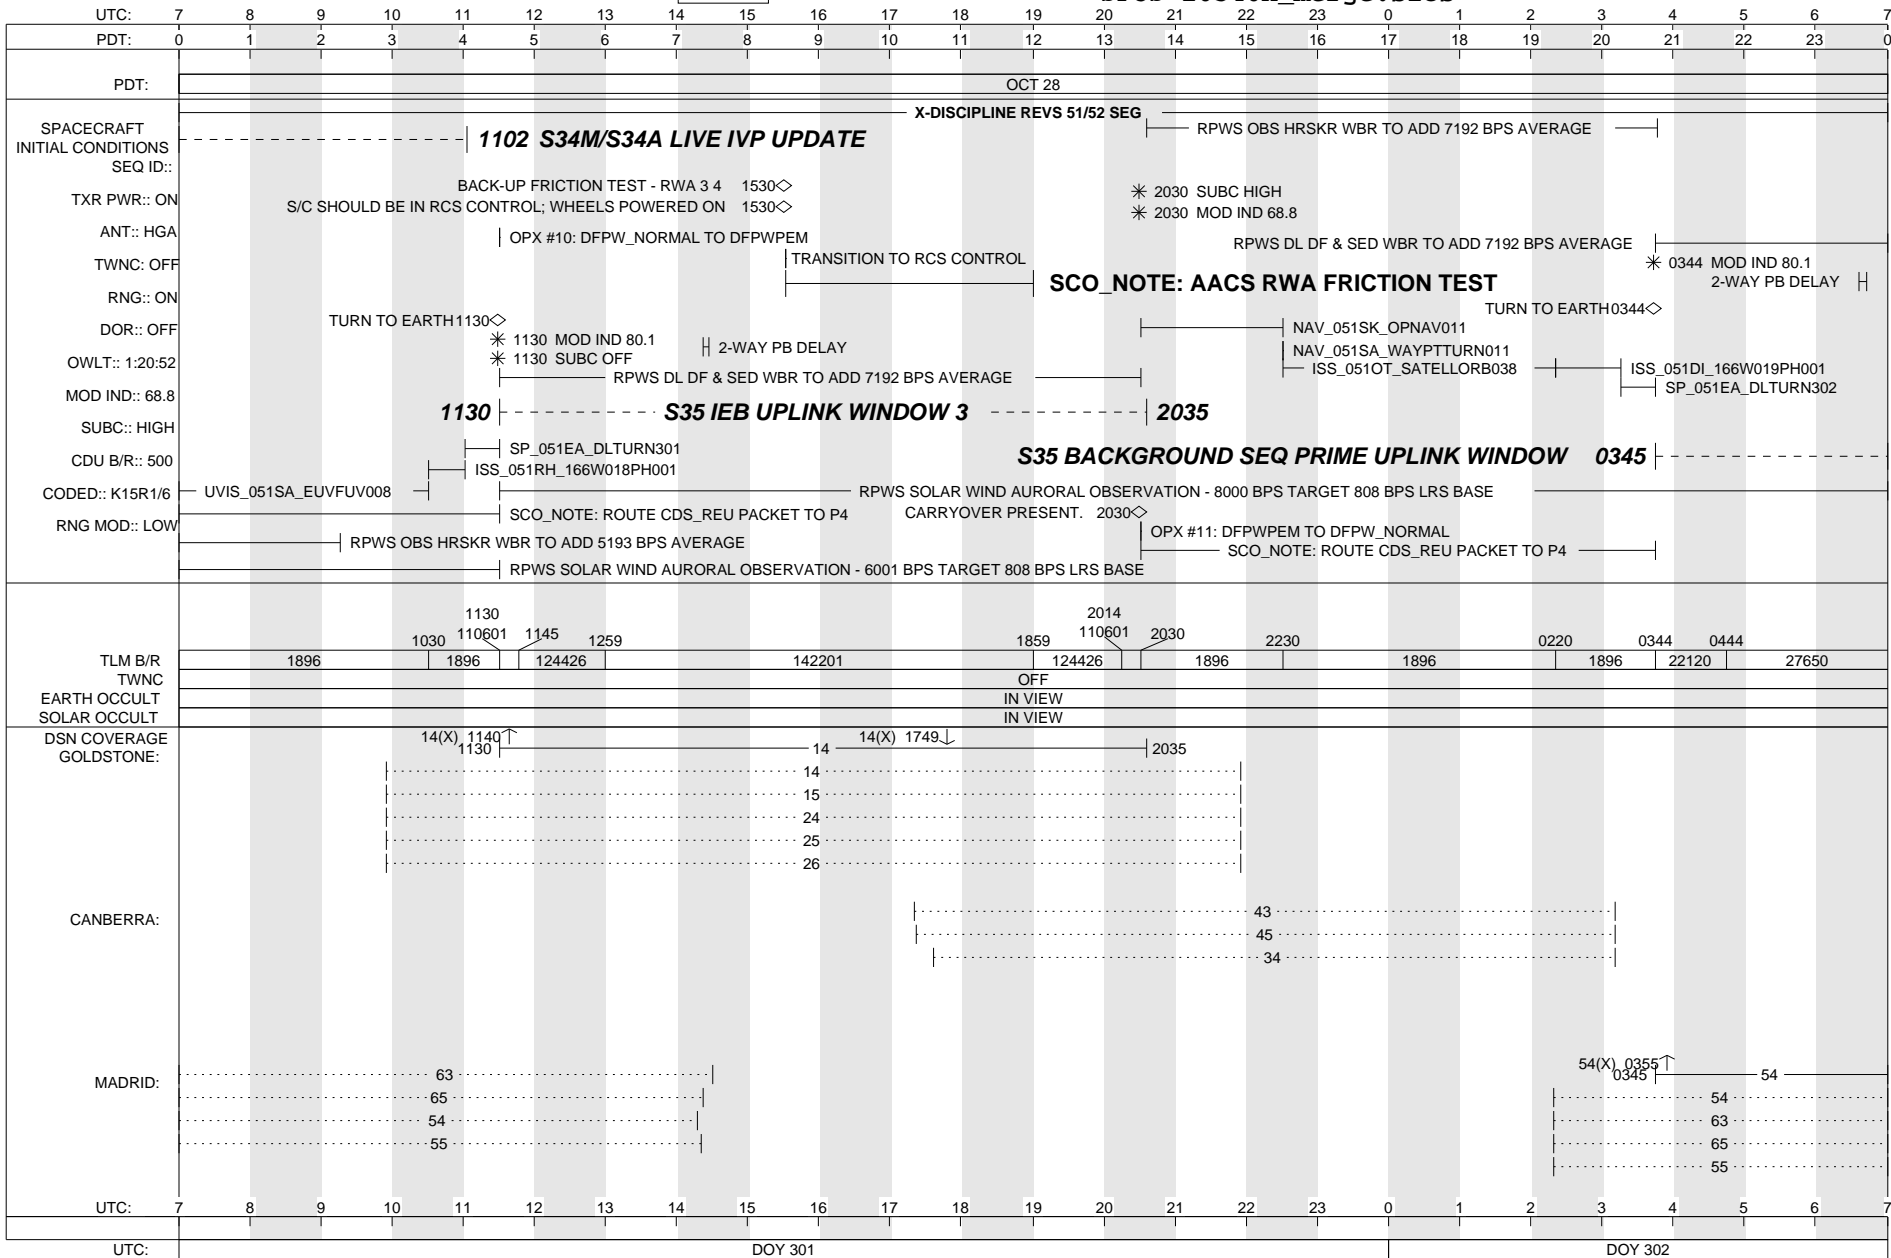

SUNDAY 301-302

OCTOBER 28, 2007 - OCTOBER 29, 2007

MISSING
IMAGE

CASSINI SFOS

SOE z0340g_merge.soe & n034ca.soe
SFOS z0340h_merge.sfos

ISSUE DATE: 09/28/07